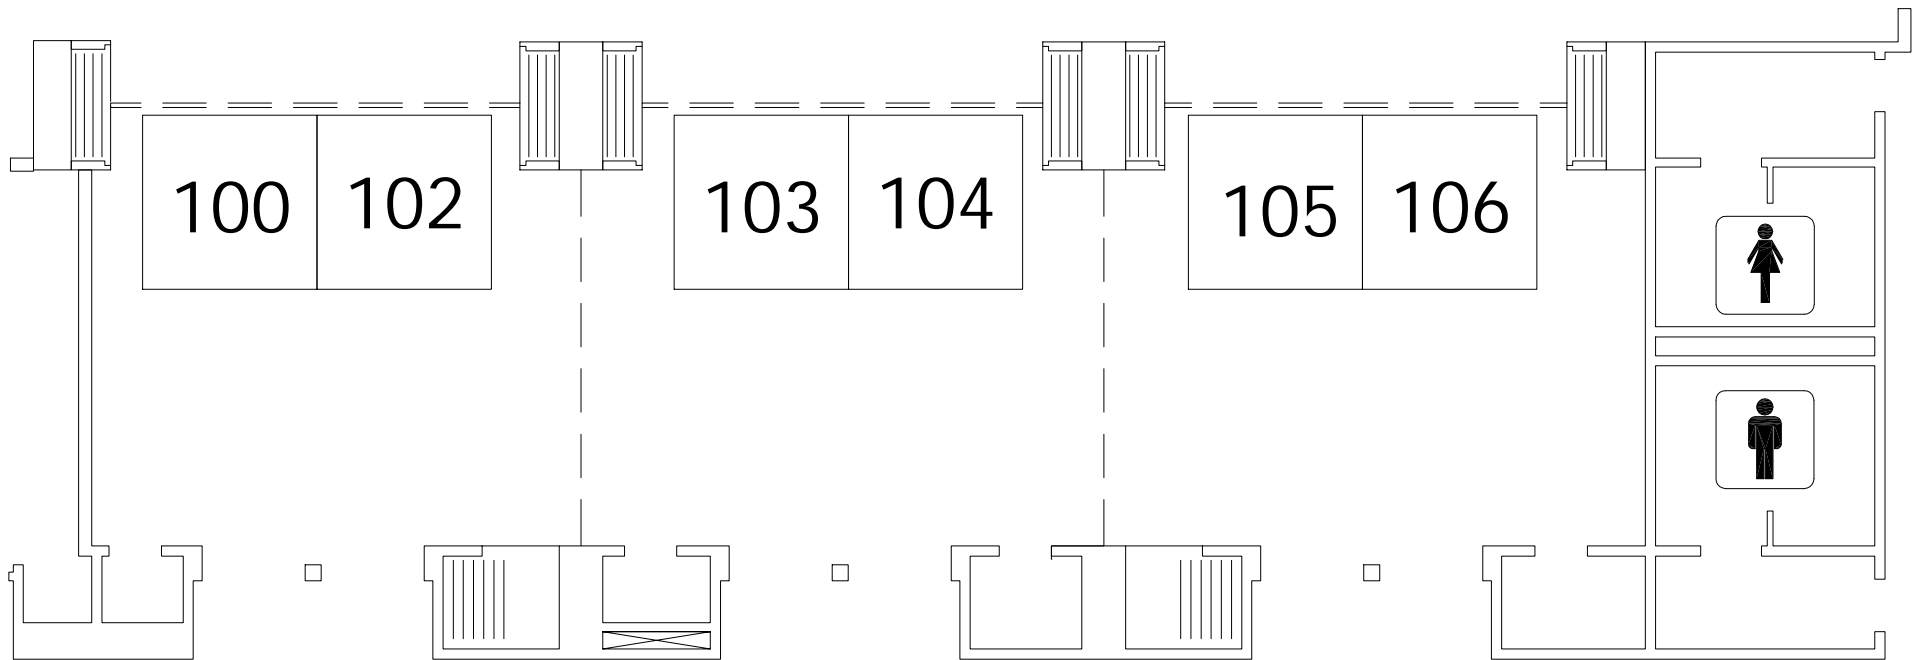

ClickZ **WEBLOG**
BUSINESS STRATEGIES™
Conference & Expo • 2003

JUNE 9-10, 2003
SHERATON BOSTON
BOSTON, MASS.
PLAZA LEVEL - LIBERTY ROOMS

ALL BOOTHS ARE 10'D x 10'W
EXCEPT AS NOTED

ENTRANCE

Liberty Rooms

SHOW AS OF 3/13/03
SCALE IN FEET